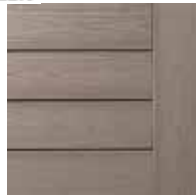

TRI-CREEK
YOUR HOME IMPROVEMENT CENTER

GOODBUY SUMMER

August 11th to September 1st

In-Stock Decking

Coconut Husk & Sea Salt Gray 20'Solid
12', 16', 20' Grooved
\$2.98LF

Brownstone & Slate Gray 20'Solid
12', 16', 20' Grooved
\$4.74

In-Stock Railing

Textured Black C10
4'x36", 5'x36",
6'x36" & 8'x36"
Rail Sections

Textured Black C10
4'x36", 6'x36" & 8'x36"
Rail Sections

Starting@ \$165.00

Textured Black C10 Posts

2"x2"x37" 2"x2"x47"

\$83.65